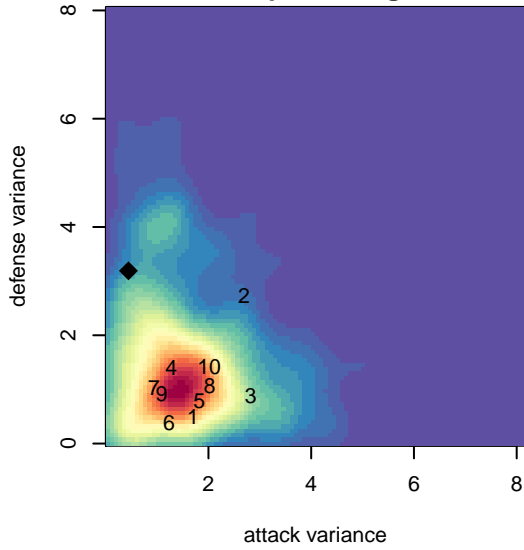

Washington Timbers White 2 G04

Washington Timbers
 Vancouver, WA
 G04 total strength=883
 attack=1.18 defense=1.51
 fall league = PTT G04 Div 2 Red North
 spr league = Spr OYS G04 Div 2 Red

alt names used:
 WA Timbers 04G White 2
 WA Timbers 04G White 2
 WASHINGTON TIMBERS FC 04G WHITE 2
 WTFC G04 WHITE 2
 WA Timbers 04G White 2

Venues played:
 2017 Clash At the Border Gold/Silver/Bronze
 2017 PCU Summer Classic Bronze
 2017 PTT G04 Division 2 Red North
 2017 OYS Founders Cup G04
 2017 Spr OYS G04 Division 2 Red

**attack and defense variance (black dot)
relative to other teams
and top 10 in region**