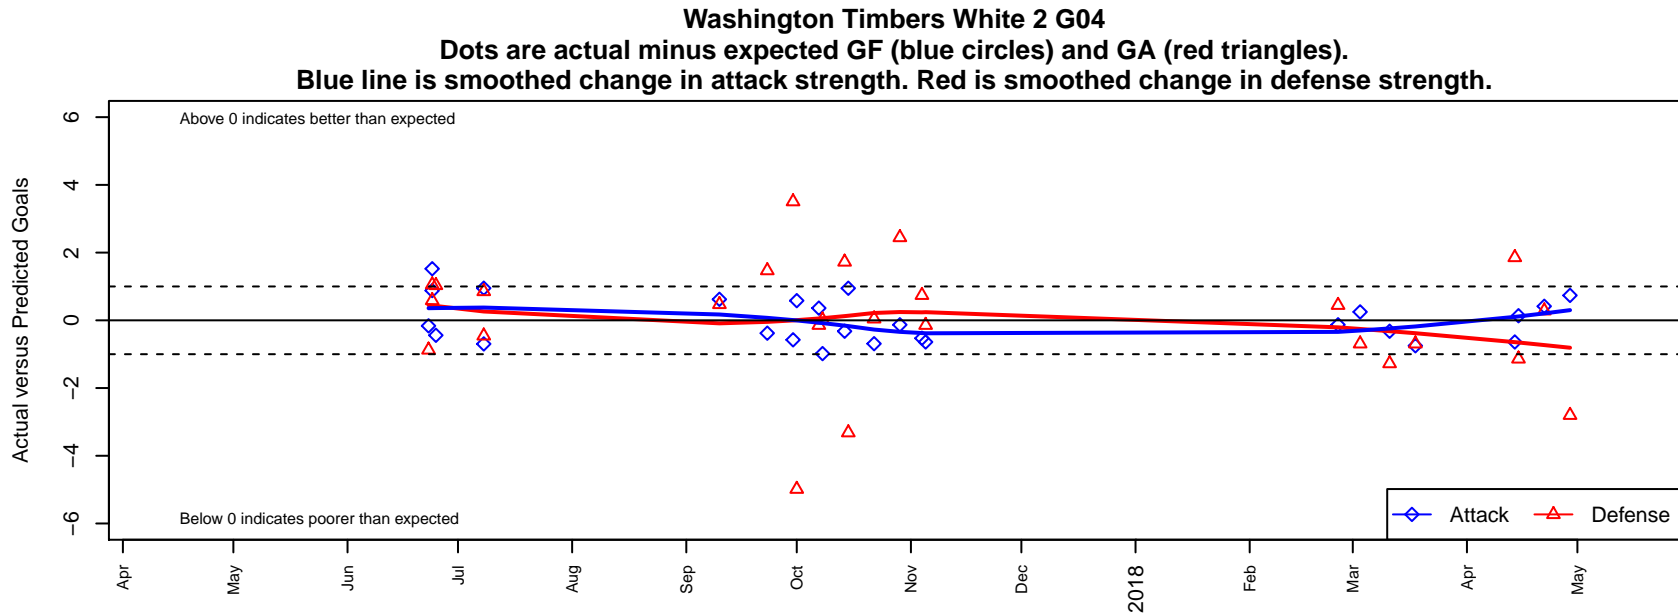

Washington Timbers White 2 G04

Washington Timbers
 Vancouver, WA
 G04 total strength=883
 attack=1.18 defense=1.51
 fall league = PTT G04 Div 2 Red North
 spr league = Spr OYS G04 Div 2 Red

alt names used:
 WA Timbers 04G White 2
 WA Timbers 04G White 2
 WASHINGTON TIMBERS FC 04G WHITE 2
 WTFC G04 WHITE 2
 WA Timbers 04G White 2

Venues played:
 2017 Clash At the Border Gold/Silver/Bronze
 2017 PCU Summer Classic Bronze
 2017 PTT G04 Division 2 Red North
 2017 OYS Founders Cup G04
 2017 Spr OYS G04 Division 2 Red

**attack and defense variance (black dot)
relative to other teams
and top 10 in region**