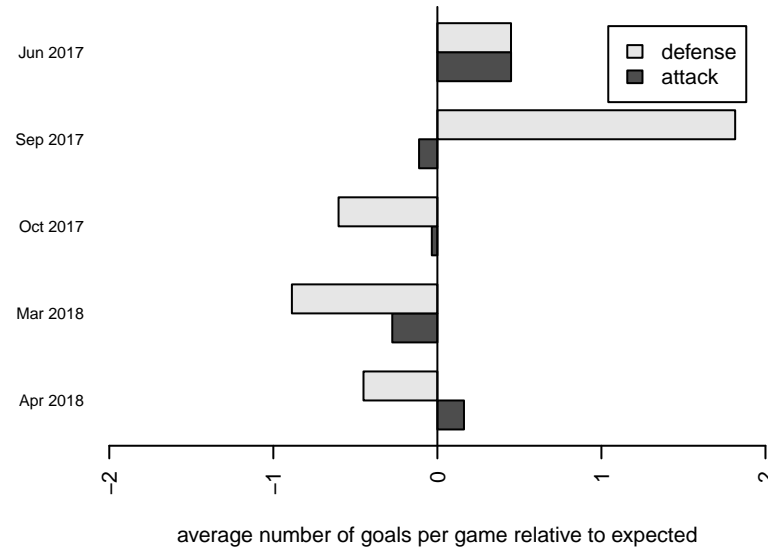

Performance relative to 13 month average