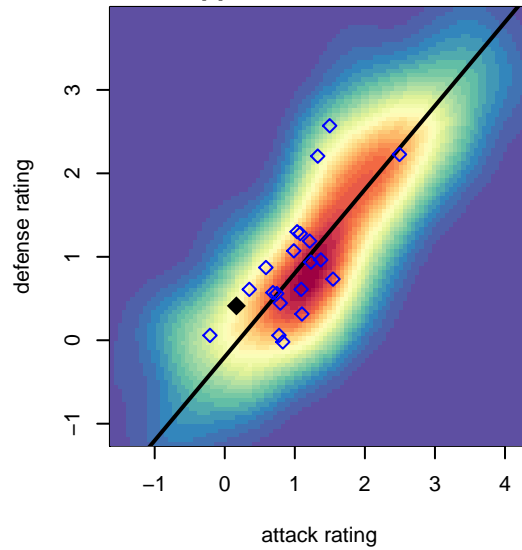

**attack and defense rating
relative to others at age
and all opponents in last 13 months**