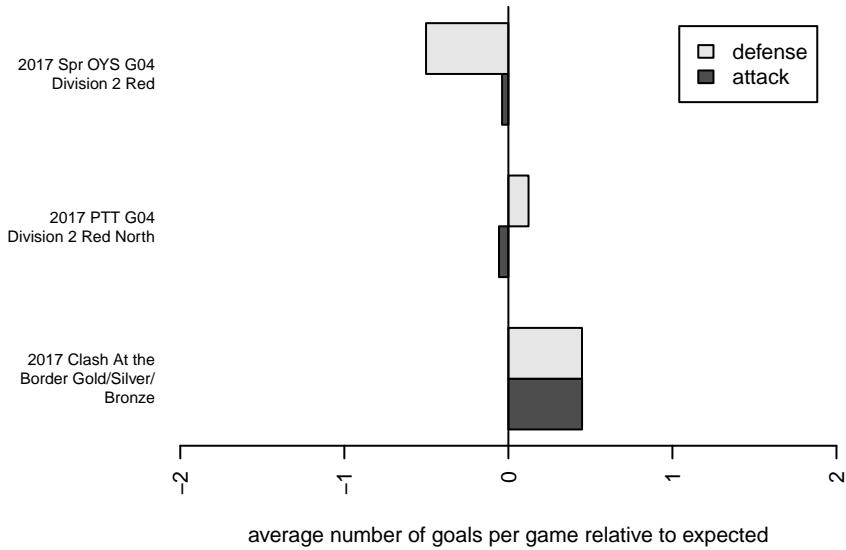

Performance relative to 13 month average