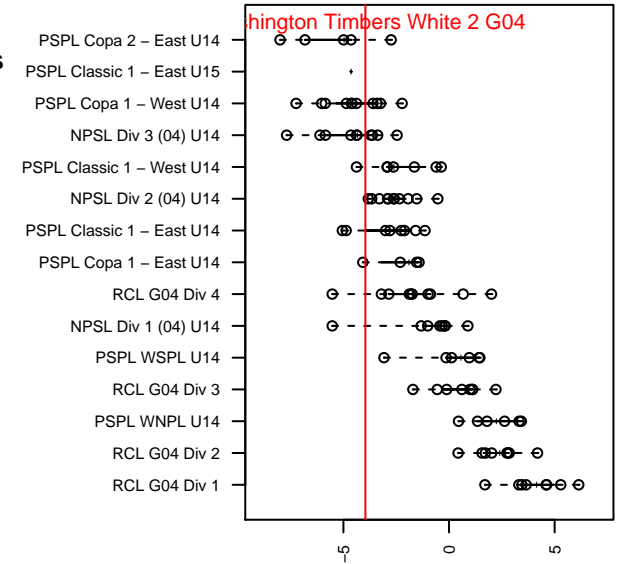

**attack and defense rating
relative to others at age
and all opponents in last 13 months**